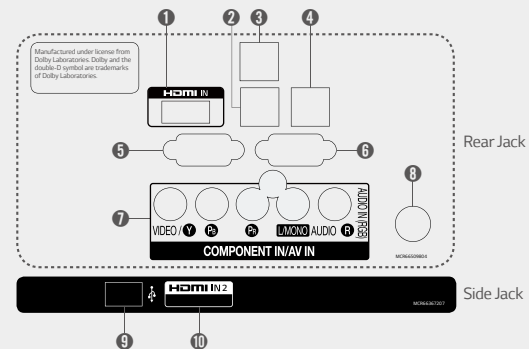

## Connectivity

- ① HDMI IN 1
- ② OPTICAL DIGITAL AUDIO OUT
- ③ LAN
- ④ EXTERNAL SPEAKER OUT
- ⑤ RGB IN (PC)
- ⑥ RS-232C IN
- ⑦ AV IN
- ⑧ ANTENNA / CABLE IN
- ⑨ USB IN
- ⑩ HDMI IN 2

Download LG Commercial Display Mobile App